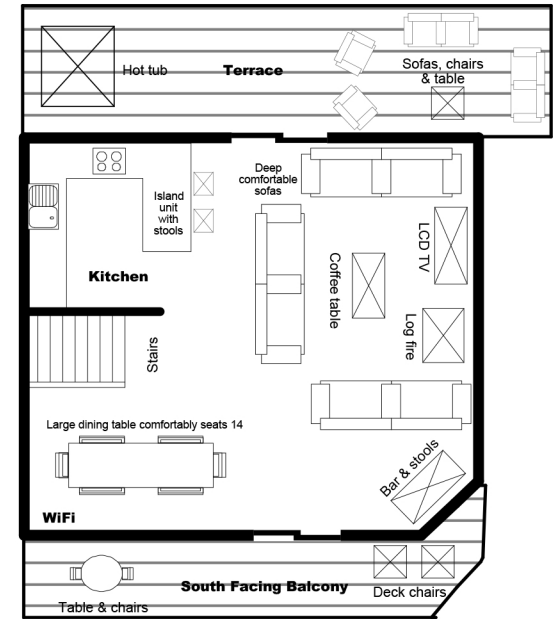

# Chalet 75, Samoens

www.alpsaccommodation.com

**Level 1**

**Level 2**

**Level 3**

Private locked garge &  
 additional parking  
 available on lower level