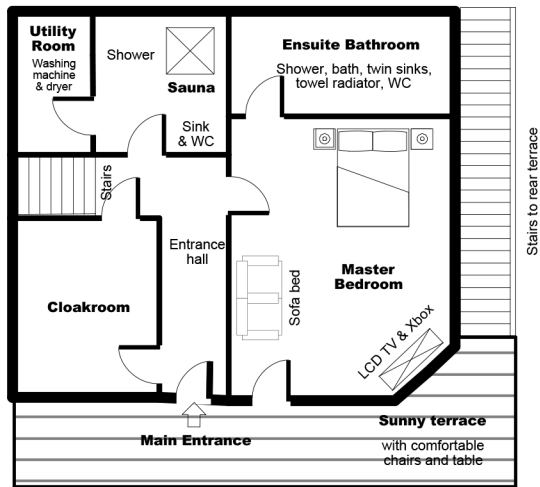

# Chalet 75, Samoens

www.alpsaccommodation.com

**Level 1**

**Level 2**

**Level 3**

Private locked garge &  
 additional parking  
 available on lower level