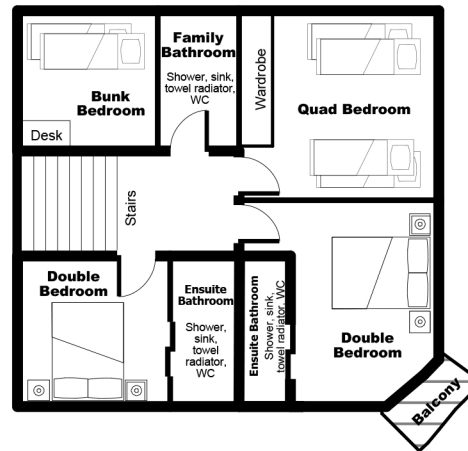

# Chalet 75, Samoens

www.alpsaccommodation.com

**Level 1**

**Level 2**

**Level 3**

Private locked garge &  
 additional parking  
 available on lower level