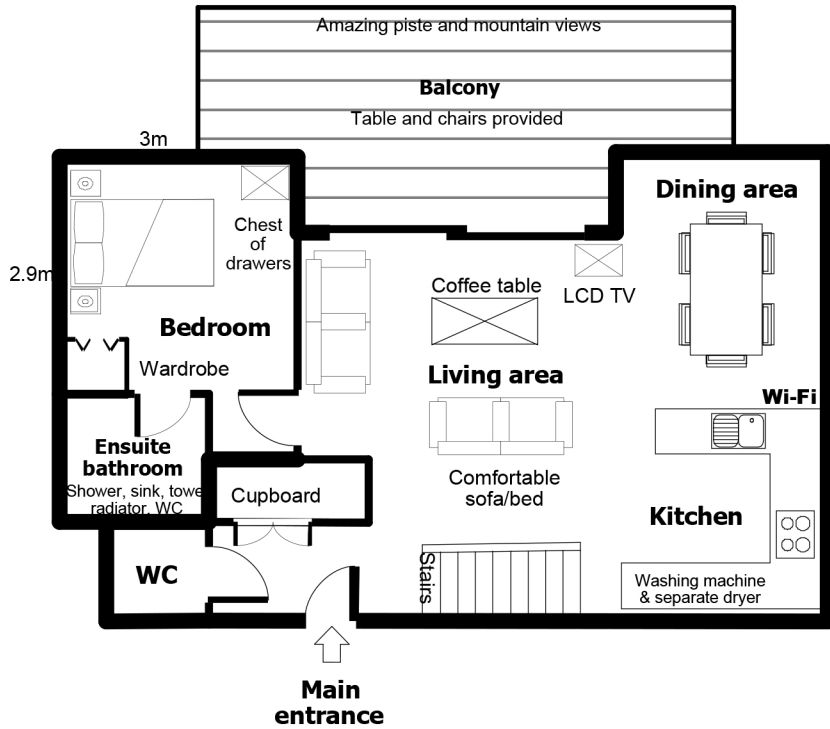

**Apartment CH8, Morillon**  
www.alpsaccommodation.com

Ski lift and piste opposite  
←

Communal gardens

Private locked garage and ski locker with boot warmers  
↓

Communal gardens