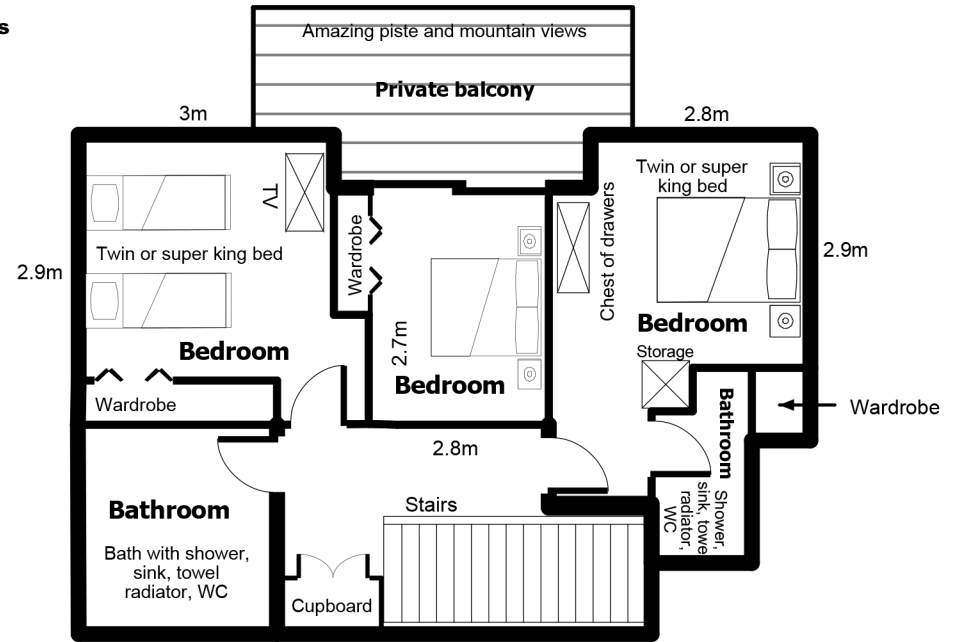

**Apartment CH8, Morillon**  
www.alpsaccommodation.com

Ski lift and piste opposite  
←

Communal gardens

Private locked garage and ski locker with boot warmers  
↓

Communal gardens