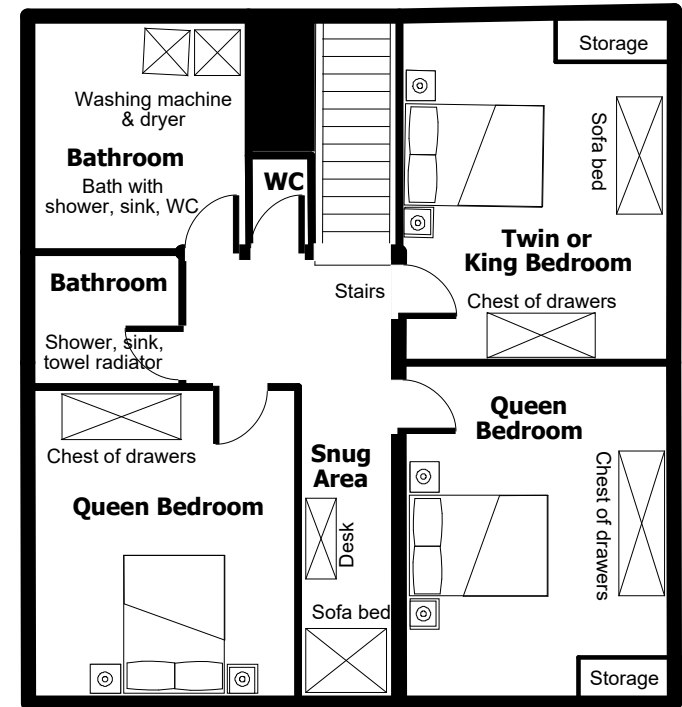

Flat garden

Waterfall views