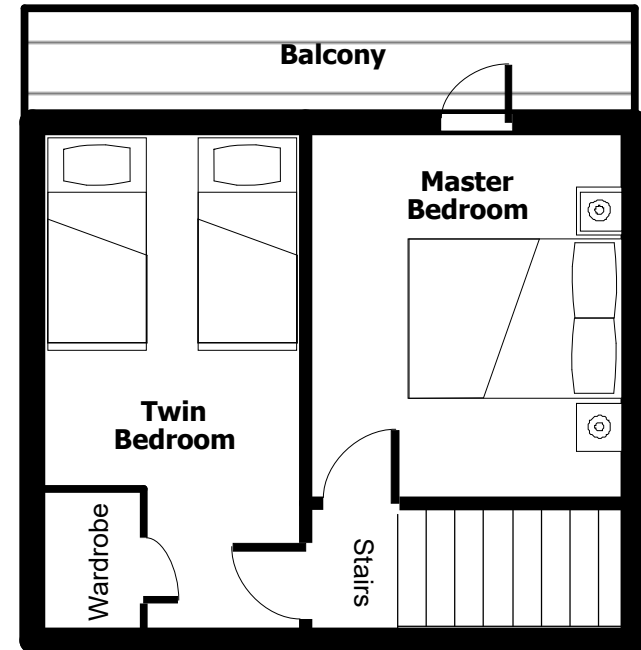

La Cabine, Samoens

alpsaccommodation

www.alpsaccommodation.com

Village centre 350m

Private flat gardens surround the chalet

Ski bus 50m