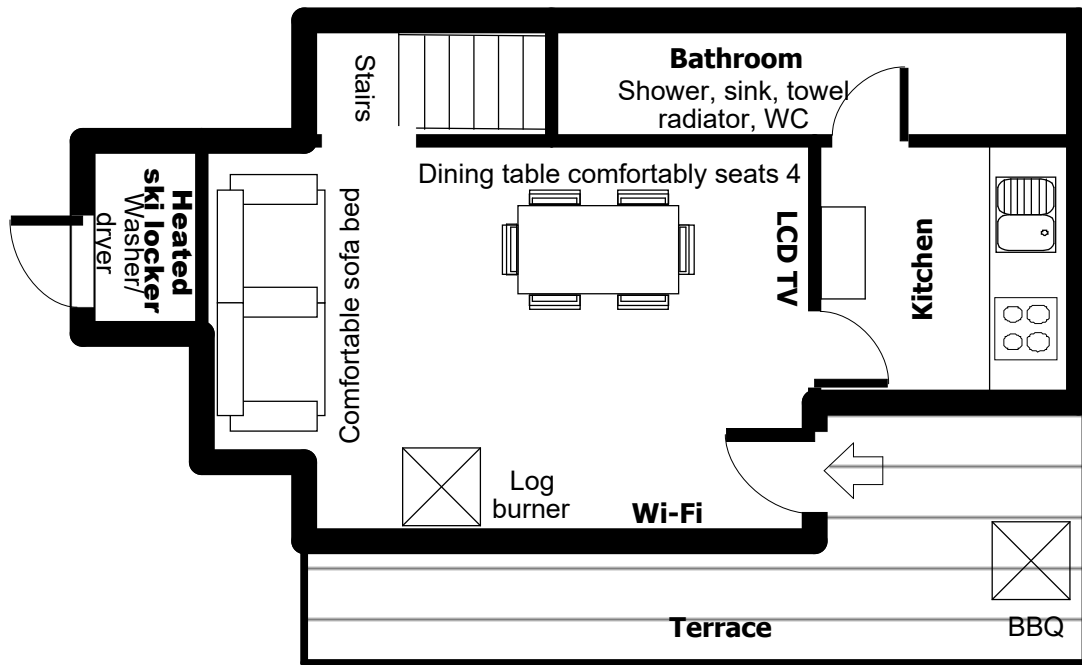

La Cabine, Samoens

alpsaccommodation

www.alpsaccommodation.com

Village centre 350m

Private flat gardens surround the chalet

Ski bus 50m