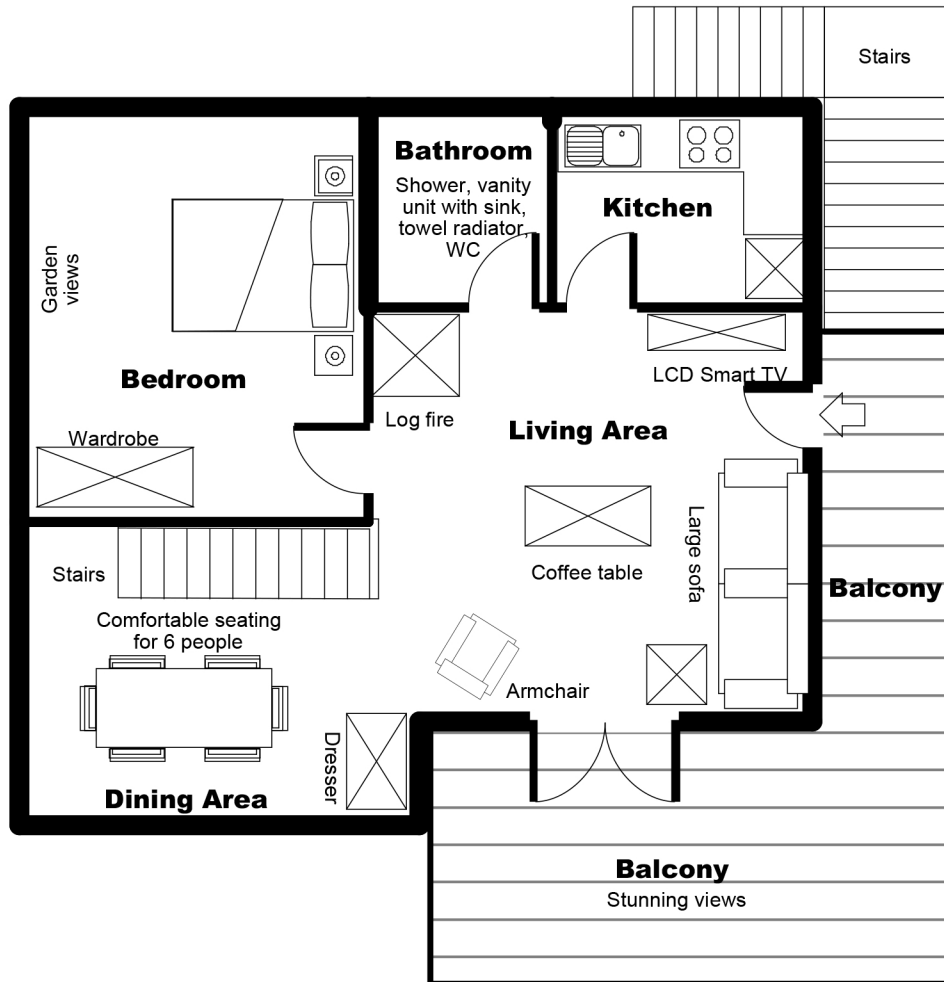

Private off street parking

Chalet Le Gerbera, La Riviere Enverse

www.alpsaccommodation.com

Garden

Large 1400m² lawned garden surrounds the chalet

Level 1

Level 2