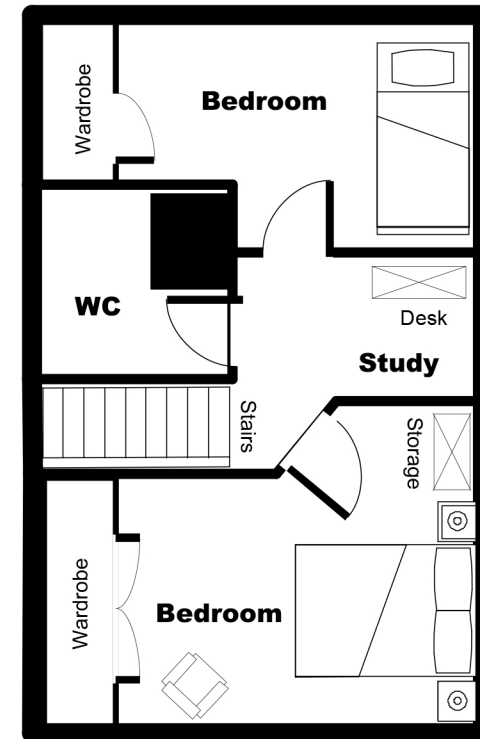

Private off street parking

Chalet Le Gerbera, La Riviere Enverse

www.alpsaccommodation.com

Garden

Large 1400m² lawned garden surrounds the chalet

Level 1

Level 2