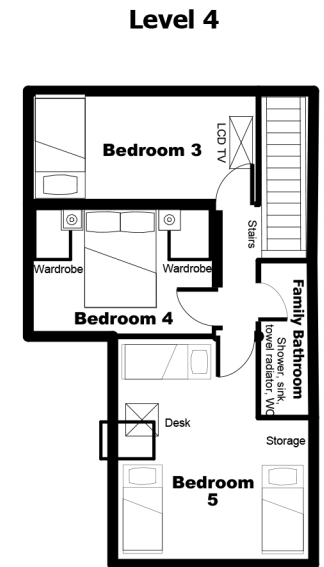

Chalet Gentiane Bleue, Samoens

www.alpsaccommodation.com

Large garden surrounds the chalet

Village centre & ski bus
6 mins walk

Private parking