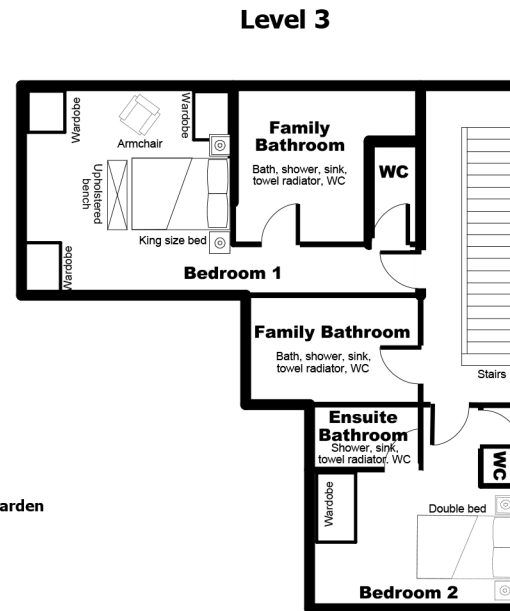

Chalet Gentiane Bleue, Samoens

www.alpsaccommodation.com

Large garden surrounds the chalet

Village centre & ski bus
6 mins walk

Private parking