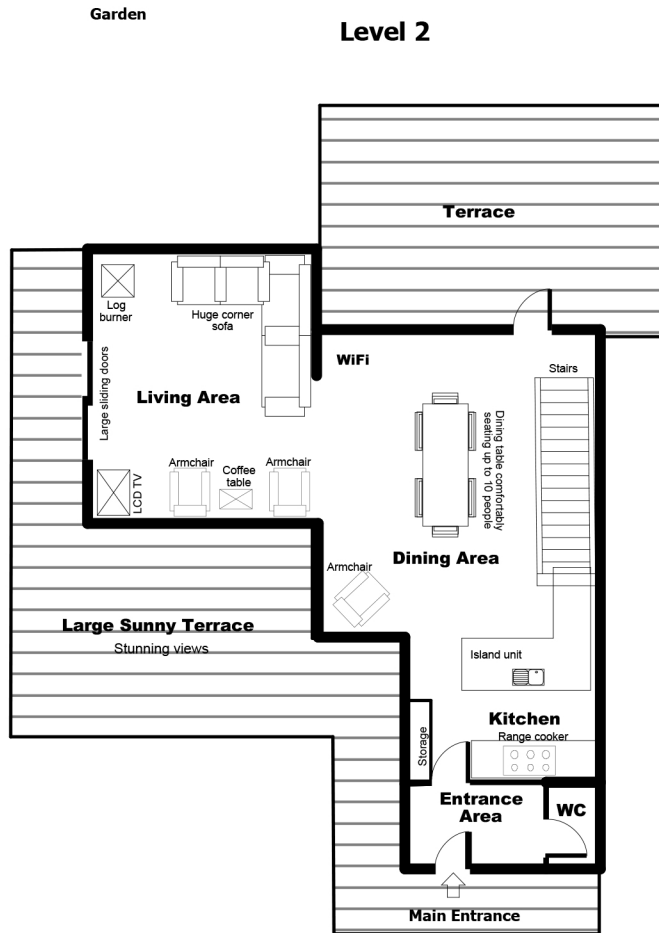

Chalet Gentiane Bleue, Samoens

www.alpsaccommodation.com

Large garden surrounds the chalet

Village centre & ski bus
6 mins walk

Private parking