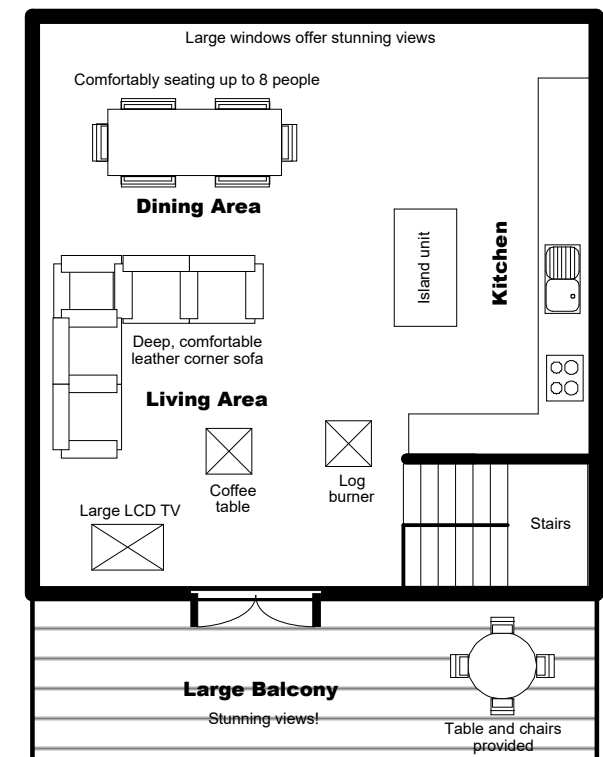

Chalet Bravo

alpsaccommodation

www.alpsaccommodation.com

Level 1

Shower, sink, towel radiator, WC
Shower, sink, towel radiator, WC

Level 2

Garden

Level 3

Covered Parking & ski locker