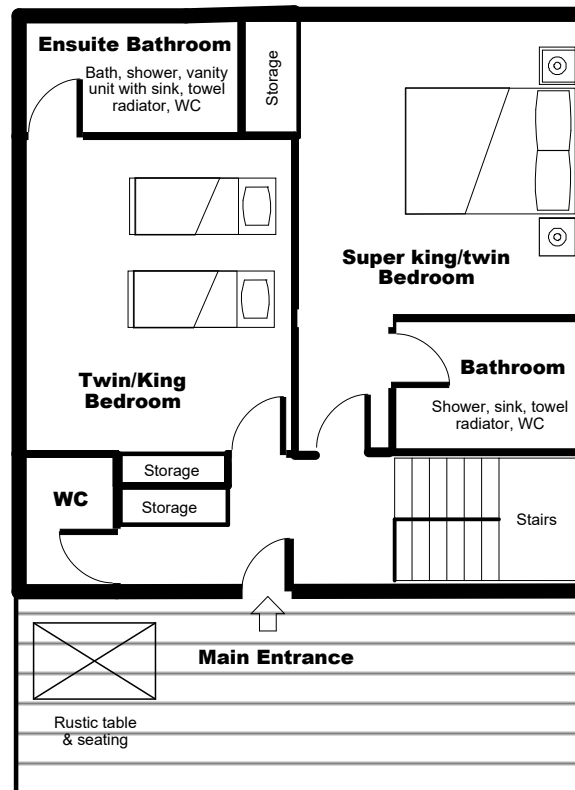

Chalet Bravo

alpsaccommodation

www.alpsaccommodation.com

Level 1

Shower, sink, towel radiator, WC
Shower, sink, towel radiator, WC

Level 2

Garden

Level 3