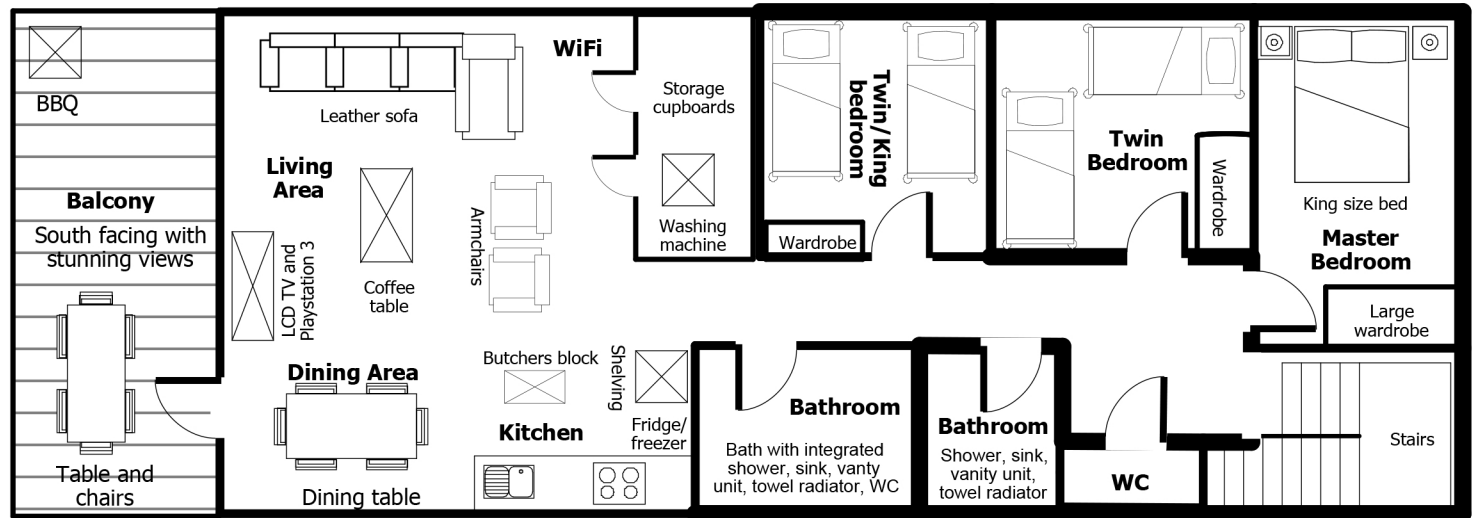

**Apartment Les Niveoles A12, Samoens**  
www.alpsaccommodation.com

Private parking  
and ski locker

**Level 1**

**Level 2**

Ski bus stop 50m