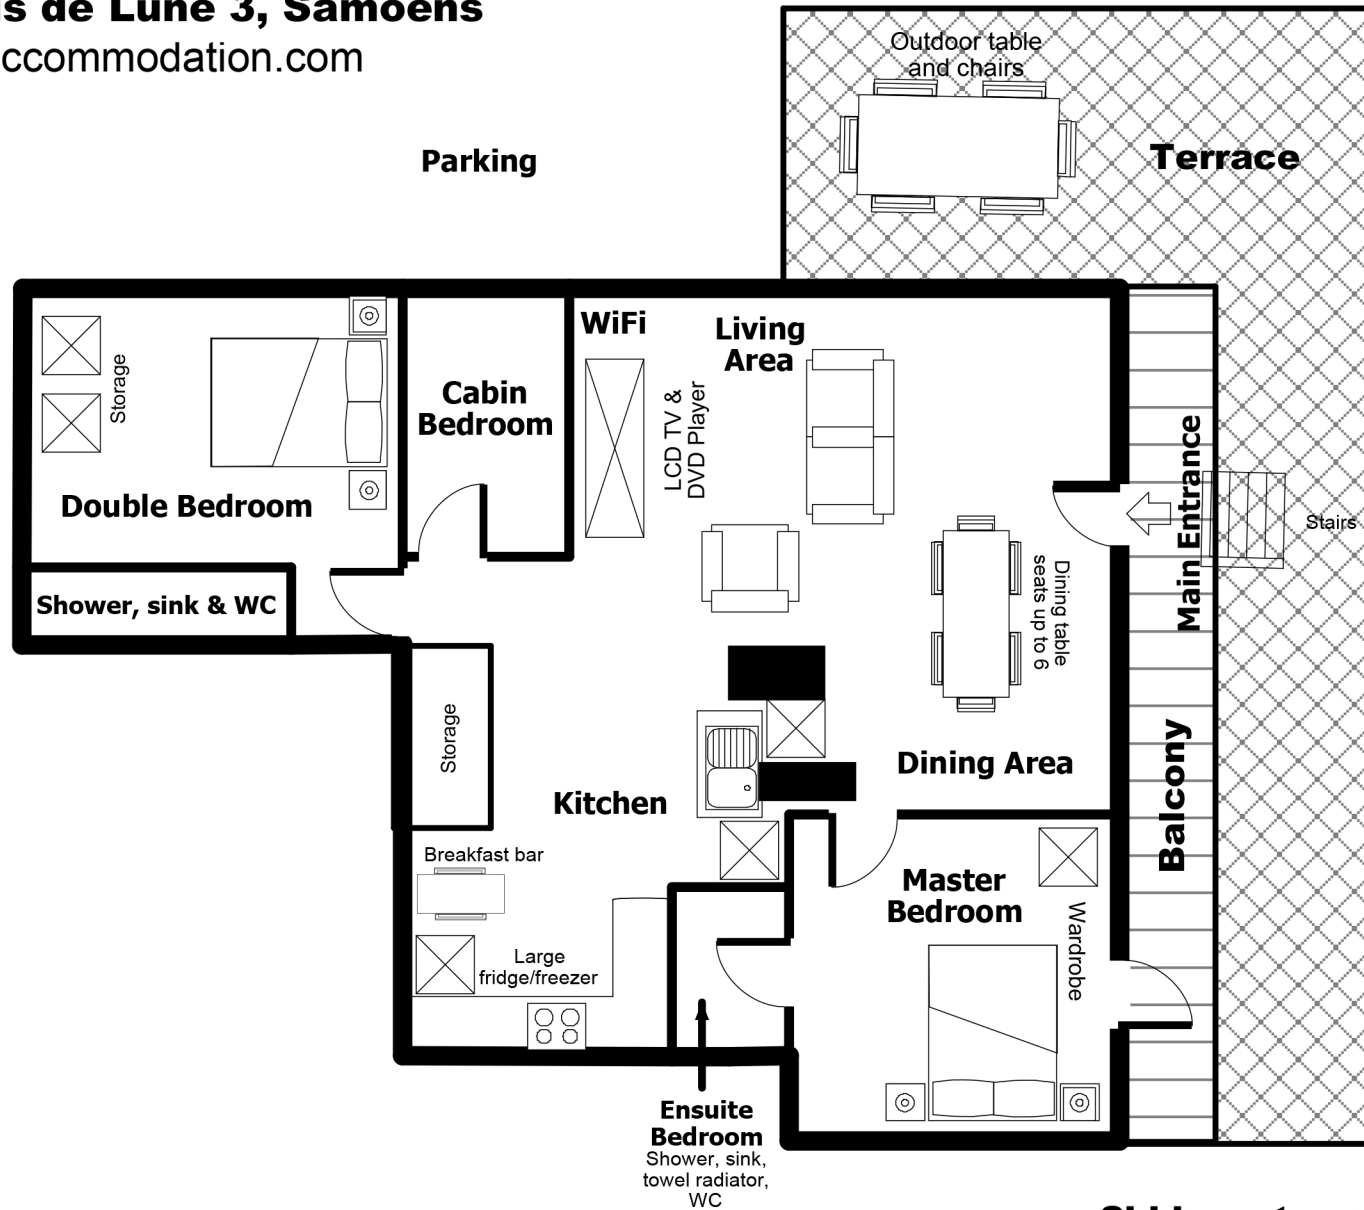

Apartment Bois de Lune 3, Samoens
www.alpsaccommodation.com

Ski bus stop opposite