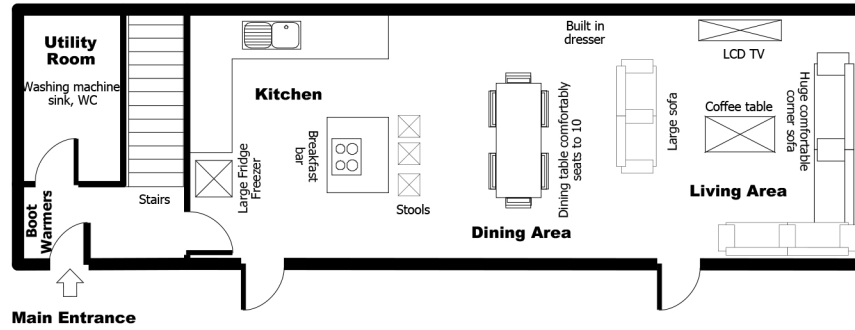

Chalet Mysig, Samoens

www.alpsaccommodation.com

Ground Floor

200m to lift/piste

Garden to the front of the chalet

Hot Tub

Stunning mountain views

First Floor

Garden to the front of the chalet

Second Floor

Garden to the front of the chalet