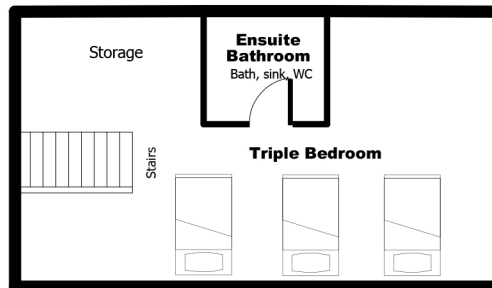

Chalet Mysig, Samoens

www.alpsaccommodation.com

Ground Floor

200m to lift/piste

Garden to the front of the chalet

Hot Tub

Stunning mountain views

First Floor

Garden to the front of the chalet

Second Floor

Garden to the front of the chalet