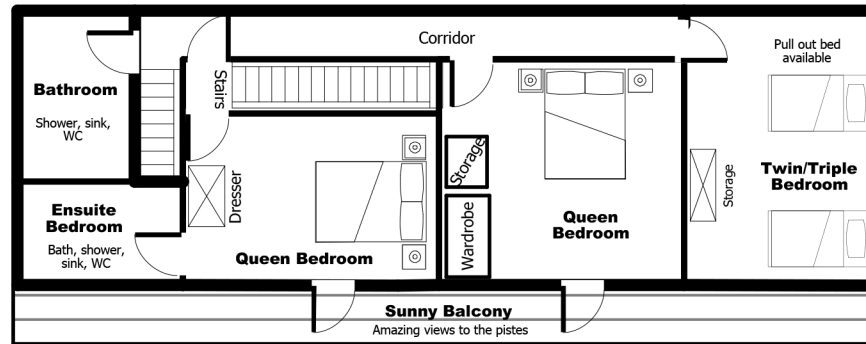

Chalet Mysig, Samoens

www.alpsaccommodation.com

Ground Floor

200m to lift/piste

Garden to the front of the chalet

Hot Tub

Stunning mountain views

First Floor

Garden to the front of the chalet

Second Floor

Garden to the front of the chalet