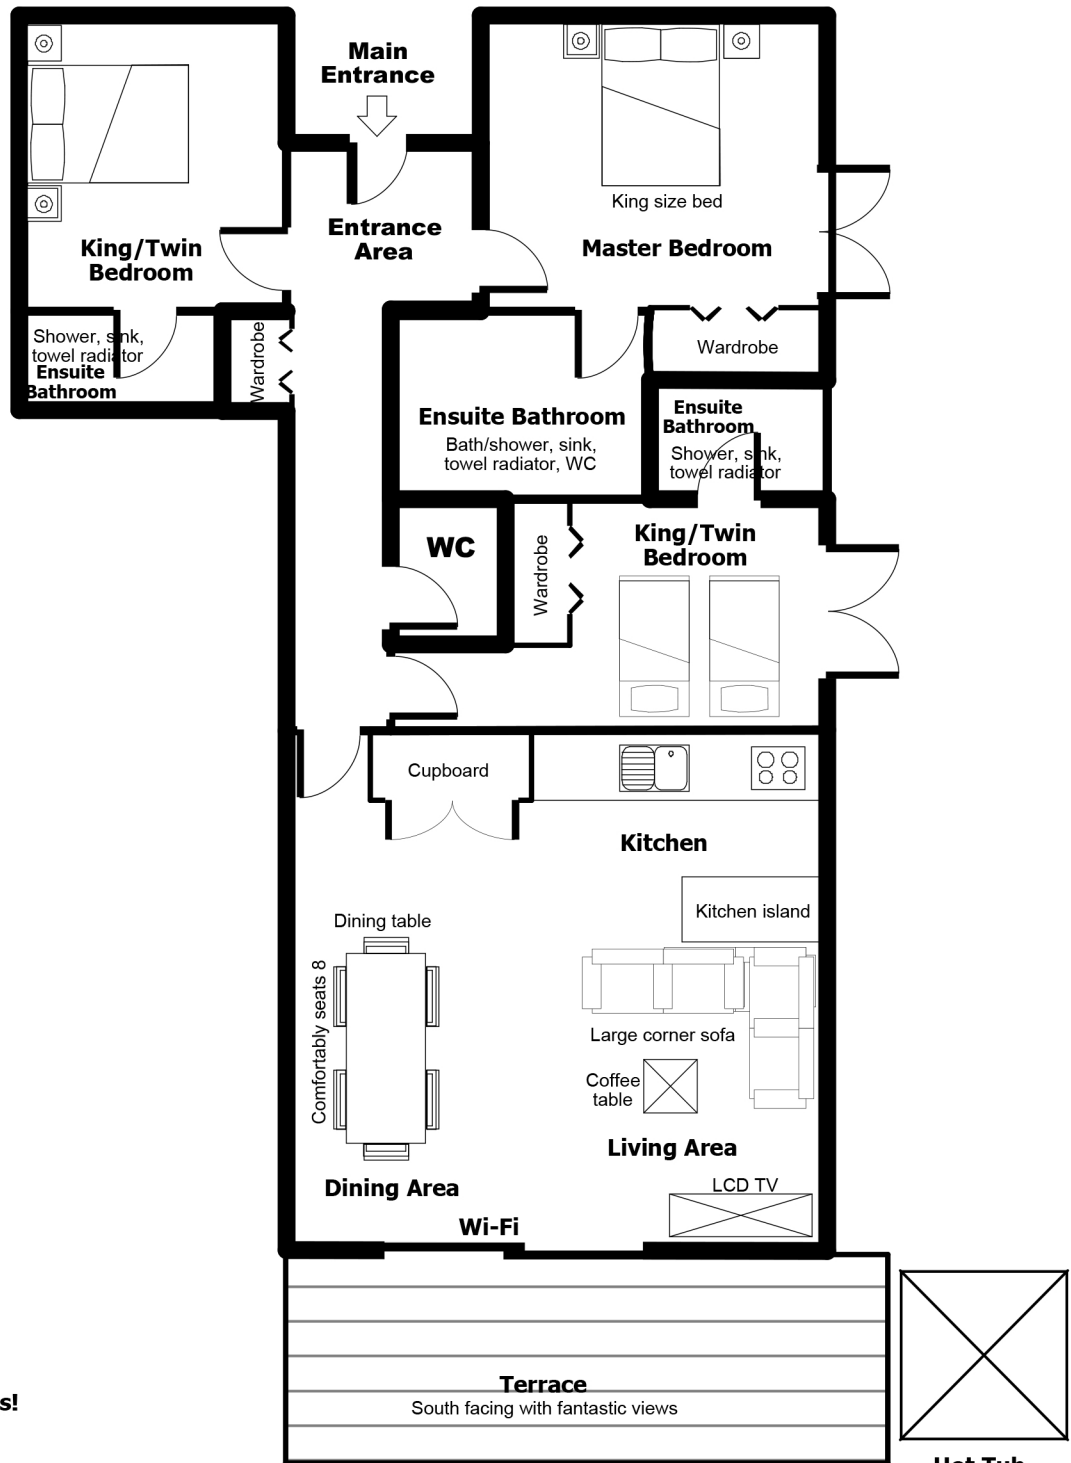

No.1 Chalet L'Orlaya, Samoens

www.alpsaccommodation.com

Private locked garage & ski locker with boot warmers

Ski bus 150m

Amazing views!